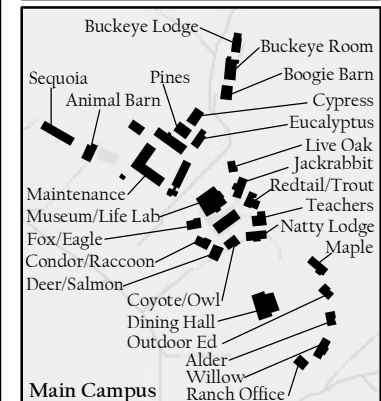

Walker Creek Ranch
 1700 Marshall Petaluma Rd
 Petaluma, CA 94952
 (415) 491-6600

Legend

- Roads
- Trails
- Streams
- Features
- Buildings
- Lakes and Ponds